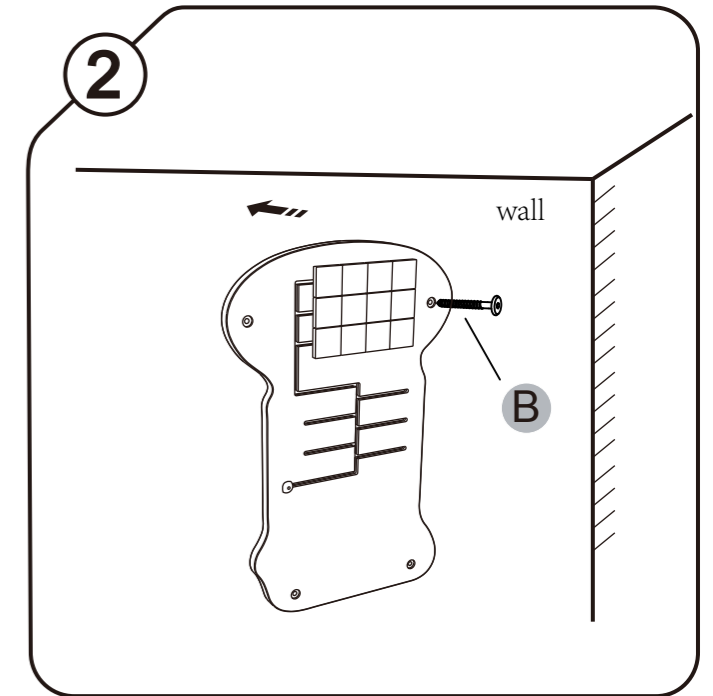

666756.V1.0 16.09.28

PAGE 2