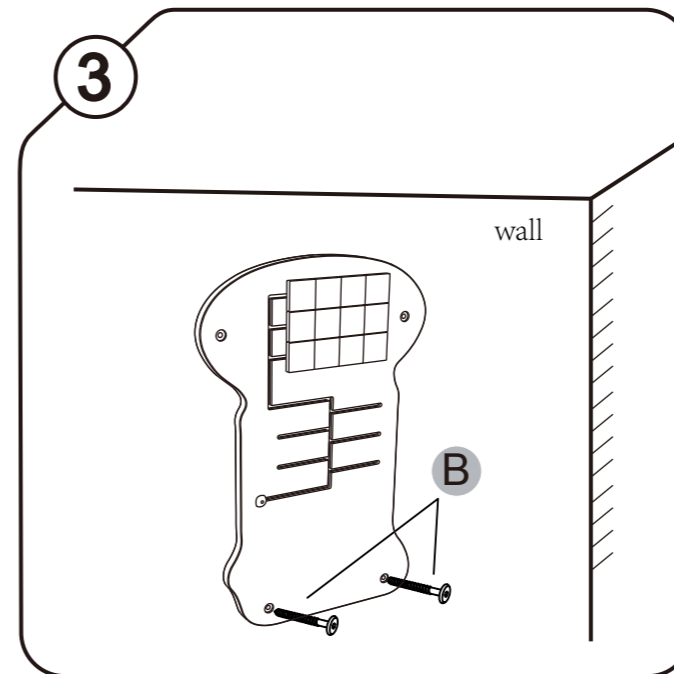

666756.V1.0 16.09.28

PAGE 2