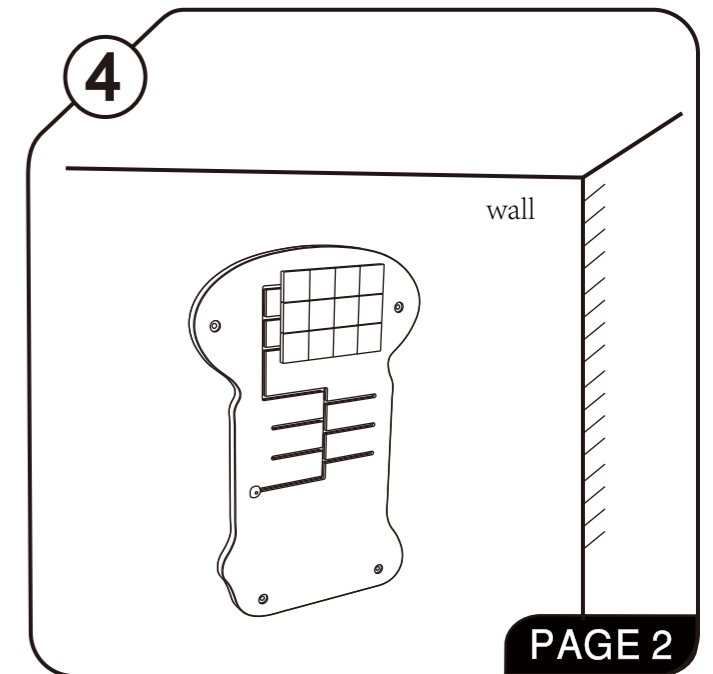

666756.V1.0 16.09.28

PAGE 2