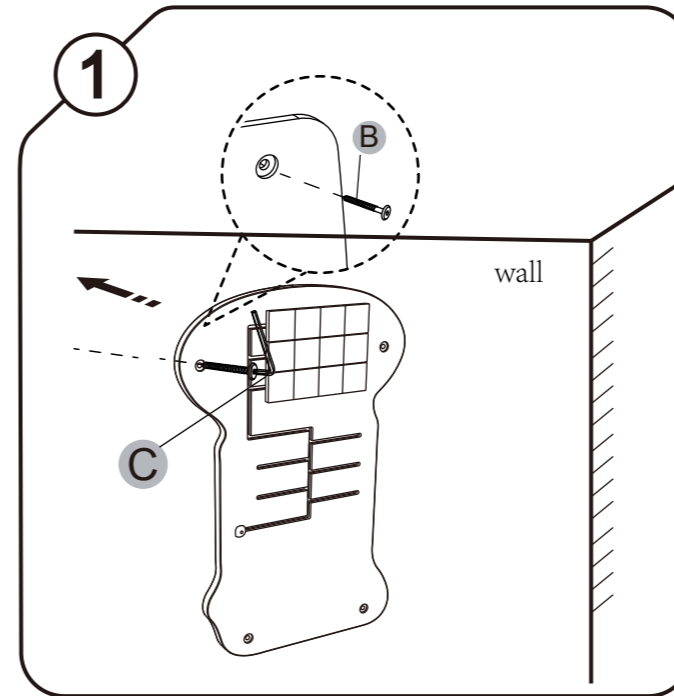

666756.V1.0 16.09.28

PAGE 2