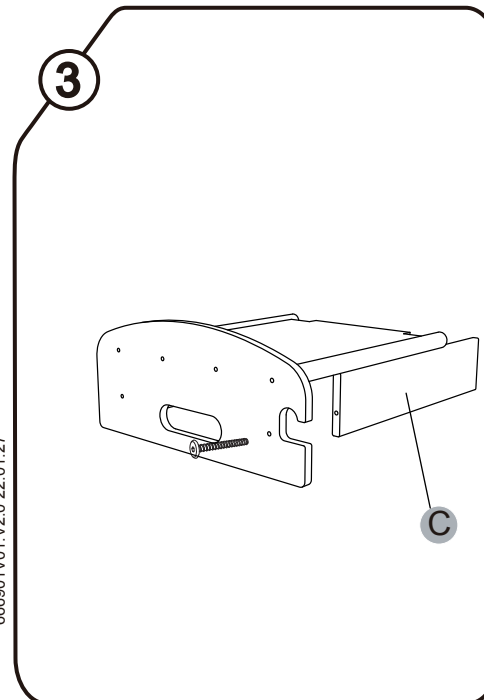

Wild Climber "Hippo"

⚠ WARNING:
 This toy requires adult assembly.
 Unassembled, it contains potentially hazardous points and small parts.
 Please keep it out of baby's reach.

Contents

NOTE: Please read instructions before assembly.
 Further instruction available at www.beleduc.de/instructions

CE B18027

<p>A1</p> <p>x2</p>	<p>A2</p> <p>x2</p>	<p>B</p> <p>x4</p>	<p>C</p> <p>x4</p>
<p>D</p> <p>x2</p>	<p>E M6X37mm</p> <p>x24</p>	<p>F</p> <p>x1</p>	

666901V01.V2.0 22.01.27