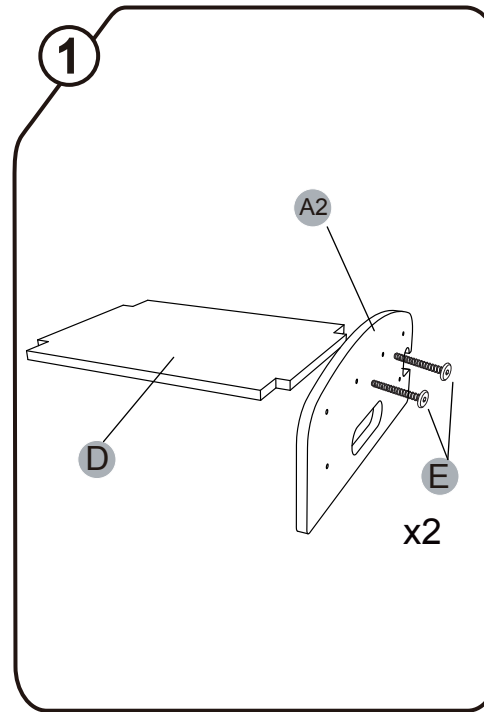

Wild Climber "Hippo"

⚠ WARNING:
 This toy requires adult assembly.
 Unassembled, it contains potentially hazardous points and small parts.
 Please keep it out of baby's reach.

Contents

NOTE: Please read instructions before assembly.
 Further instruction available at www.beleduc.de/instructions

CE B18027

<p>A1</p> <p>x2</p>	<p>A2</p> <p>x2</p>	<p>B</p> <p>x4</p>	<p>C</p> <p>x4</p>
<p>D</p> <p>x2</p>	<p>E M6X37mm</p> <p>x24</p>	<p>F</p> <p>x1</p>	

666901V01.V2.0 22.01.27