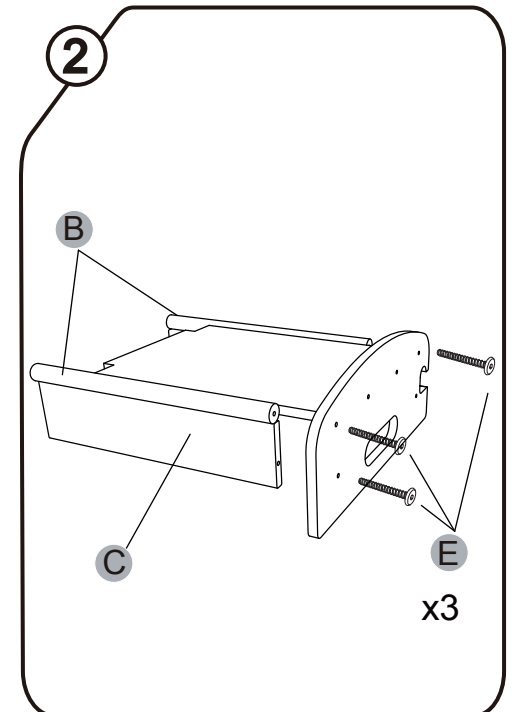

Wild Climber "Hippo"

⚠ WARNING:
 This toy requires adult assembly.
 Unassembled, it contains potentially hazardous points and small parts.
 Please keep it out of baby's reach.

Contents

NOTE: Please read instructions before assembly.
 Further instruction available at www.beleduc.de/instructions

CE B18027

<p>A1</p> <p>x2</p>	<p>A2</p> <p>x2</p>	<p>B</p> <p>x4</p>	<p>C</p> <p>x4</p>
<p>D</p> <p>x2</p>	<p>E M6X37mm</p> <p>x24</p>	<p>F</p> <p>x1</p>	

666901V01.V2.0 22.01.27