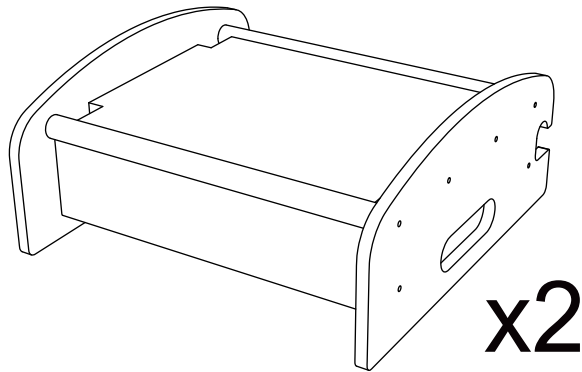

Wild Climber "Hippo"

⚠ WARNING:
 This toy requires adult assembly.
 Unassembled, it contains potentially hazardous points and small parts.
 Please keep it out of baby's reach.

Contents

NOTE: Please read instructions before assembly.
 Further instruction available at www.beleduc.de/instructions

CE B18027

<p>A1</p> <p>x2</p>	<p>A2</p> <p>x2</p>	<p>B</p> <p>x4</p>	<p>C</p> <p>x4</p>
<p>D</p> <p>x2</p>	<p>E M6X37mm</p> <p>x24</p>	<p>F</p> <p>x1</p>	

666901V01.V2.0 22.01.27