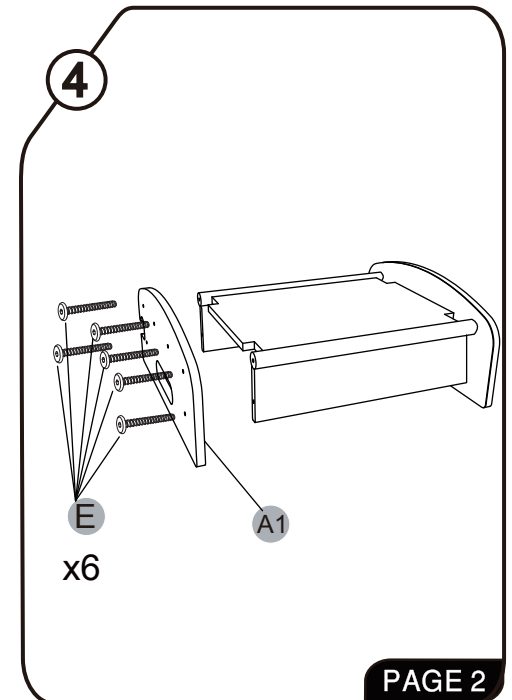

Wild Climber "Hippo"

⚠ WARNING:
 This toy requires adult assembly.
 Unassembled, it contains potentially hazardous points and small parts.
 Please keep it out of baby's reach.

Contents

NOTE: Please read instructions before assembly.
 Further instruction available at www.beleduc.de/instructions

CE B18027

<p>A1</p> <p>x2</p>	<p>A2</p> <p>x2</p>	<p>B</p> <p>x4</p>	<p>C</p> <p>x4</p>
<p>D</p> <p>x2</p>	<p>E M6X37mm</p> <p>x24</p>	<p>F</p> <p>x1</p>	

666901V01.V2.0 22.01.27