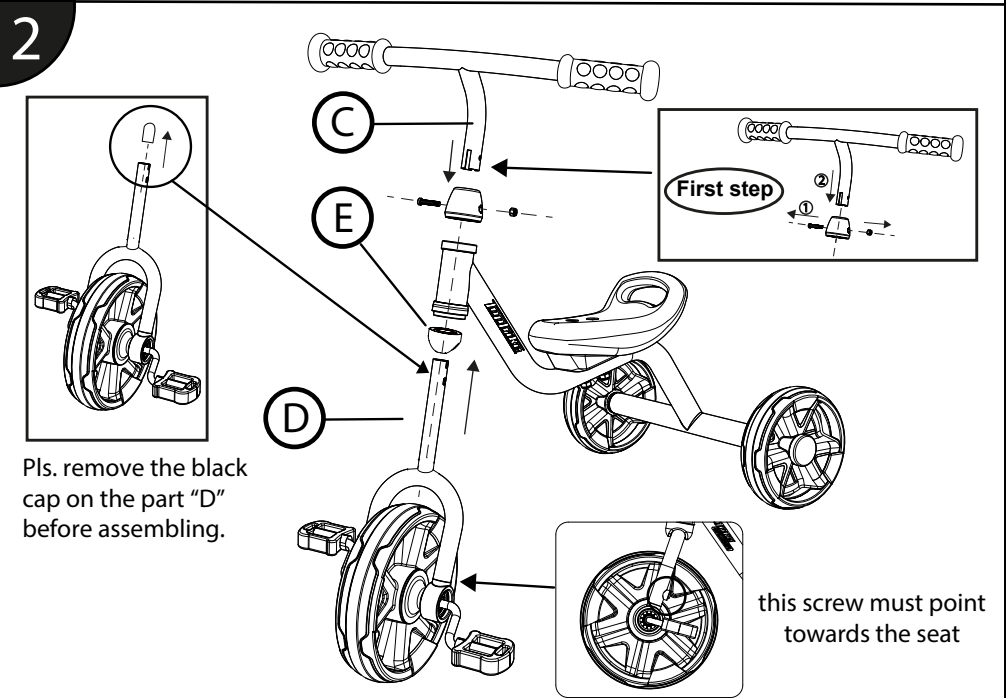

TopRike
64310 **GRUISER**

beleduc

beleduc Lernspielwaren GmbH
Heinrich-Heine-Weg 2
09526 Olbernhau / Germany
www.beleduc.de

Contents Important: Please retighten the screws after 14 days and then at regular intervals
NOTE: Please read instructions before starting to assemble

<p>A</p>  <p>X1</p>	<p>B</p>  <p>X1</p>		
<p>C</p>  <p>X1</p>	<p>D</p>  <p>X1</p>	<p>E</p>  <p>X1</p>	
<p>F</p>  <p>X2</p>	<p>G</p>  <p>X2</p>	<p>H</p>  <p>X1</p>	<p>I</p>  <p>X1</p>

ADULT ASSEMBLY REQUIRED.

⚠ WARNING ! ⚠
(only during the construction)
CHOKING HAZARD- Small parts.
Not for children under 3 years