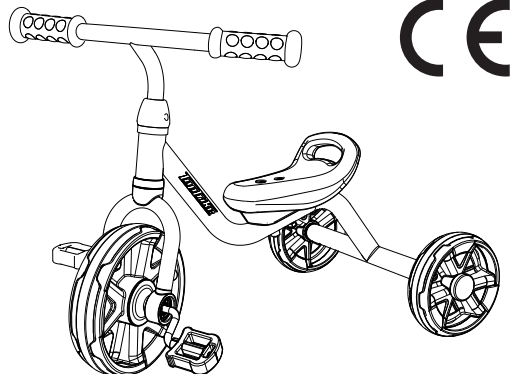

TopRike
64310 **GRUISER**

beleduc

beleduc Lernspielwaren GmbH
Heinrich-Heine-Weg 2
09526 Olbernhau / Germany
www.beleduc.de

Contents Important: Please retighten the screws after 14 days and then at regular intervals
NOTE: Please read instructions before starting to assemble

<p>A</p>  <p>X1</p>	<p>B</p>  <p>X1</p>		
<p>C</p>  <p>X1</p>	<p>D</p>  <p>X1</p>	<p>E</p>  <p>X1</p>	
<p>F</p>  <p>X2</p>	<p>G</p>  <p>X2</p>	<p>H</p>  <p>X1</p>	<p>I</p>  <p>X1</p>

ADULT ASSEMBLY REQUIRED.

⚠ WARNING ! ⚠
(only during the construction)
CHOKING HAZARD- Small parts.
Not for children under 3 years