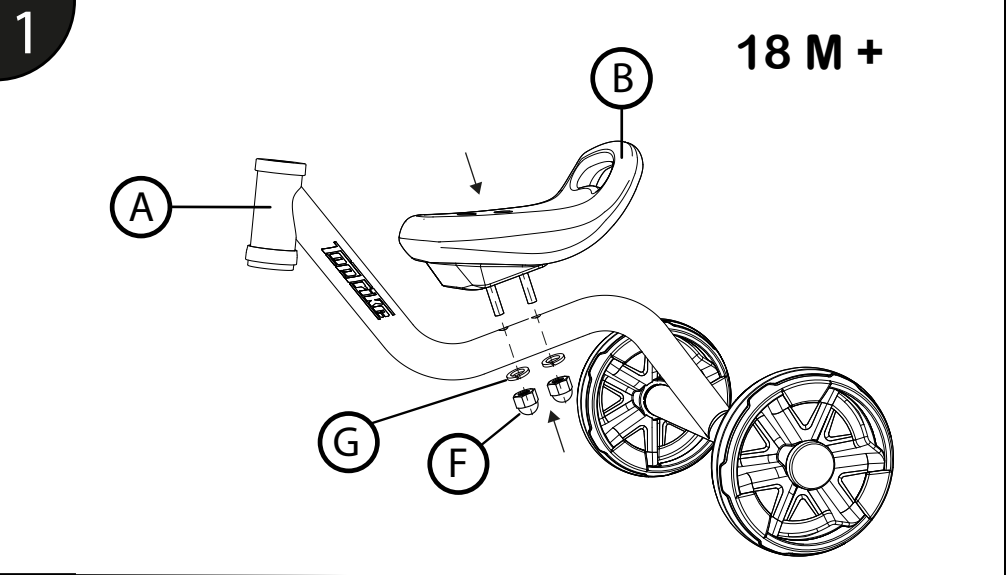

TopRike
64310 **GRUISER**

beleduc

beleduc Lernspielwaren GmbH
Heinrich-Heine-Weg 2
09526 Olbernhau / Germany
www.beleduc.de

Contents Important: Please retighten the screws after 14 days and then at regular intervals
NOTE: Please read instructions before starting to assemble

<p>A</p>  <p>X1</p>	<p>B</p>  <p>X1</p>		
<p>C</p>  <p>X1</p>	<p>D</p>  <p>X1</p>	<p>E</p>  <p>X1</p>	
<p>F</p>  <p>X2</p>	<p>G</p>  <p>X2</p>	<p>H</p>  <p>X1</p>	<p>I</p>  <p>X1</p>

ADULT ASSEMBLY REQUIRED.

⚠ WARNING ! ⚠
(only during the construction)
CHOKING HAZARD- Small parts.
Not for children under 3 years