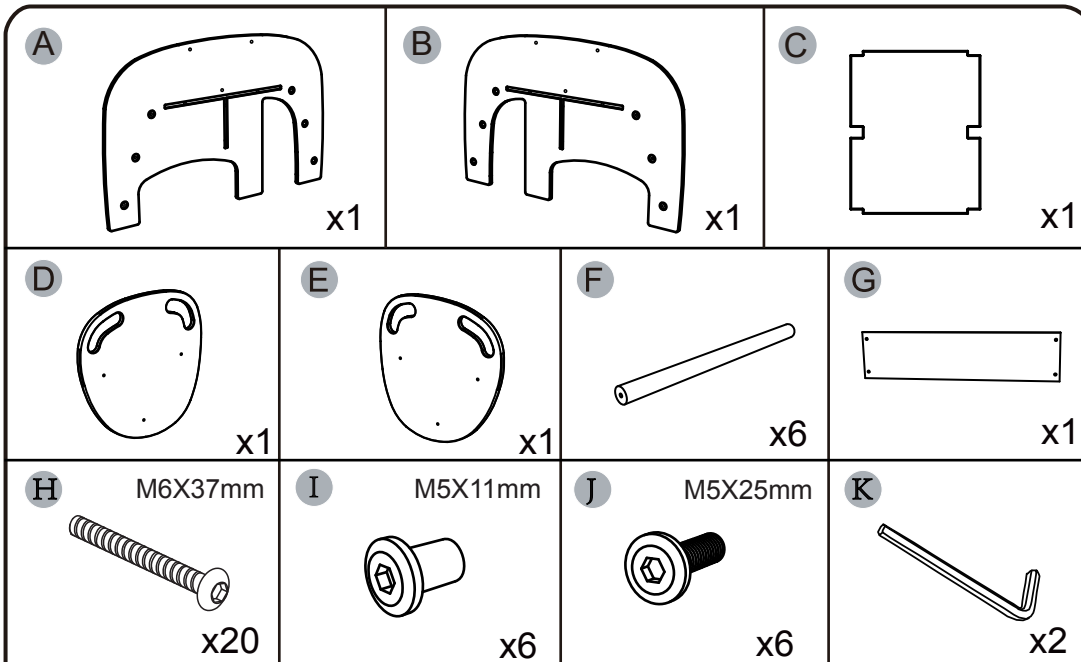

666895.V1.0 17.11.14