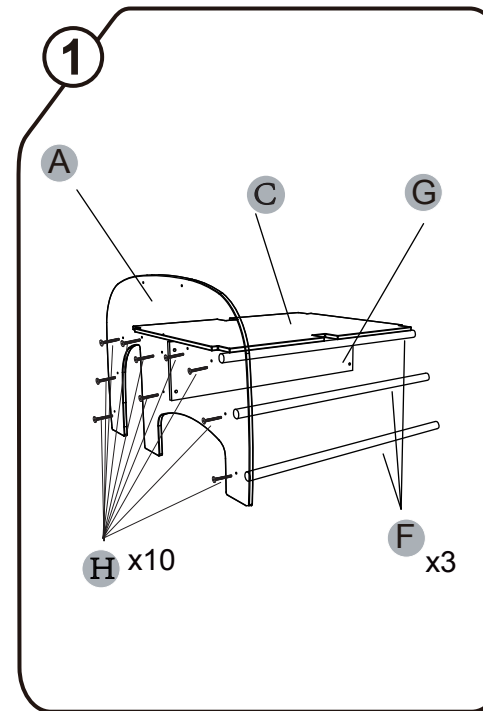

666895.V1.0 17.11.14