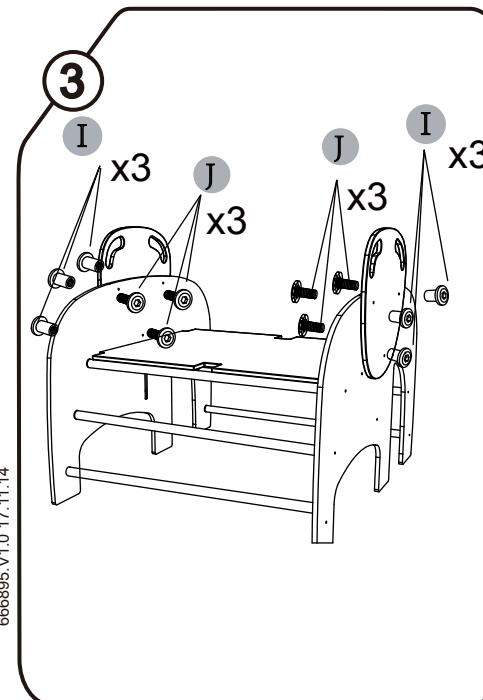

666895.V1.0 17.11.14