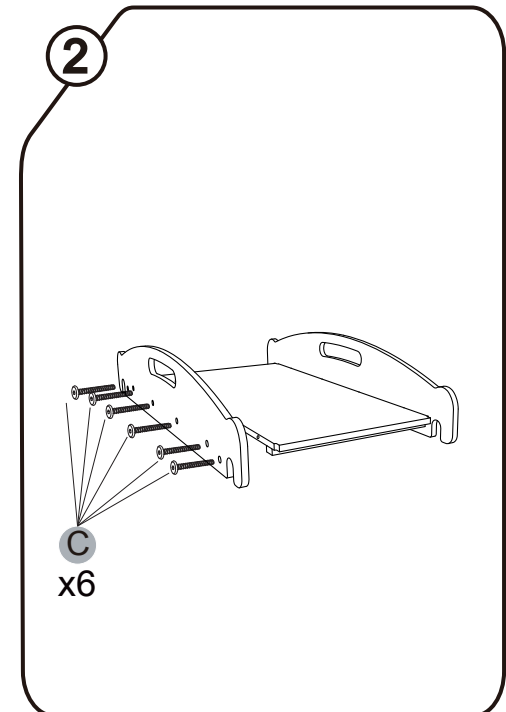

NOTE: Please read instructions before assembly.
Further instruction available at www.beleduc.de/instructions

CE B18021

666895.V1.0 17.11.14

Wild Climber "Crocodile - Slide"

⚠ WARNING:

This toy requires adult assembly. Unassembled, it contains potentially hazardous points and small parts. Please keep it out of baby's reach.

Contents

NOTE: Please read instructions before assembly. Further instruction available at www.beleduc.de/instructions

CE B18022

| | | |
|----------------------------|------------------------------------|---------------------------|
| <p>A1</p> <p>x2</p> | <p>C M6X37mm</p> <p>x12</p> | <p>D</p> <p>x1</p> |
| <p>B</p> <p>x1</p> | | |

belduc

12 months +

Wild Climber "Crocodile - Half Cylinder"

⚠ WARNING:

This toy requires adult assembly. Unassembled, it contains potentially hazardous points and small parts. Please keep it out of baby's reach.