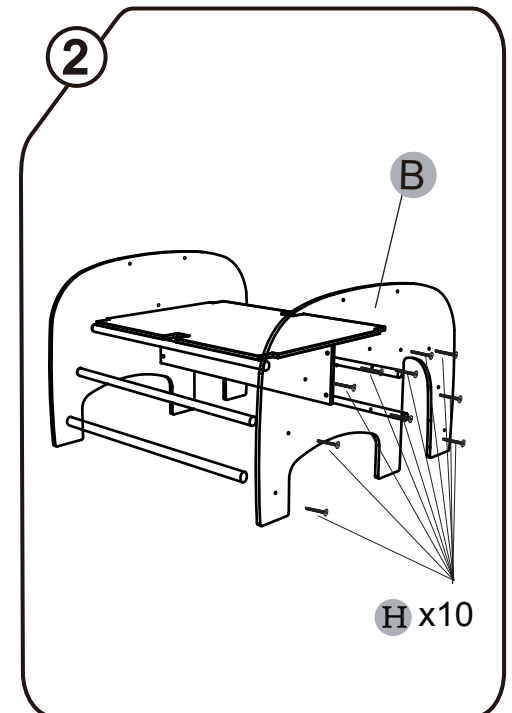

belduc

12 months +

Wild Climber "Elephant Body"

⚠ WARNING:
This toy requires adult assembly.
Unassembled, it contains potentially hazardous points and small parts.
Please keep it out of baby's reach.

Contents

NOTE: Please read instructions before assembly.
Further instruction available at www.beleduc.de/instructions

CE B18021

666895.V1.0 17.11.14

Wild Climber "Crocodile - Slide"

⚠ WARNING:

This toy requires adult assembly. Unassembled, it contains potentially hazardous points and small parts. Please keep it out of baby's reach.