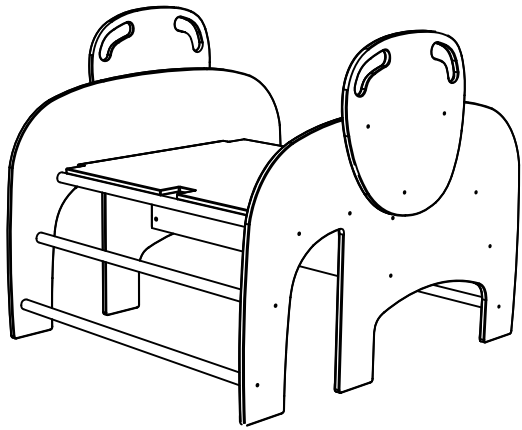

belduc

12 months +

Wild Climber "Elephant Body"

⚠ WARNING:
This toy requires adult assembly.
Unassembled, it contains potentially hazardous points and small parts.
Please keep it out of baby's reach.

Contents

NOTE: Please read instructions before assembly.
Further instruction available at www.beleduc.de/instructions

CE B18021

666895.V1.0 17.11.14

Wild Climber "Crocodile - Slide"

⚠ WARNING:

This toy requires adult assembly. Unassembled, it contains potentially hazardous points and small parts. Please keep it out of baby's reach.

belduc

12 months +

Wild Climber "Crocodile - Half Cylinder"

⚠ WARNING:

This toy requires adult assembly. Unassembled, it contains potentially hazardous points and small parts. Please keep it out of baby's reach.