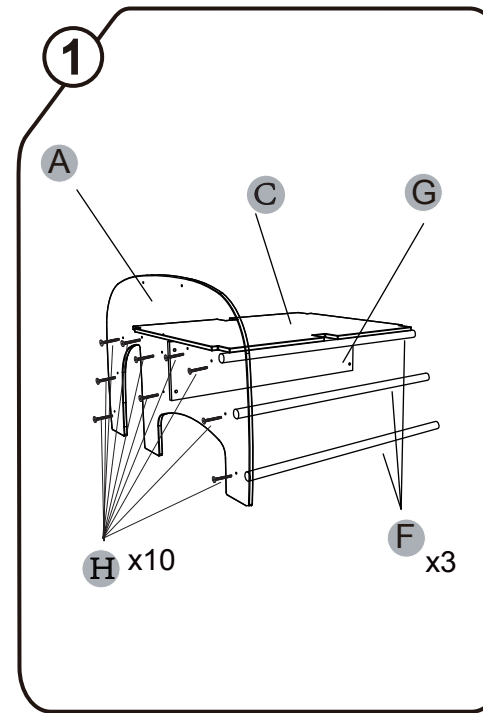

NOTE: Please read instructions before assembly.
Further instruction available at www.beleduc.de/instructions

CE B18021

666895.V1.0 17.11.14

Wild Climber "Crocodile - Slide"

⚠ WARNING:

This toy requires adult assembly. Unassembled, it contains potentially hazardous points and small parts. Please keep it out of baby's reach.