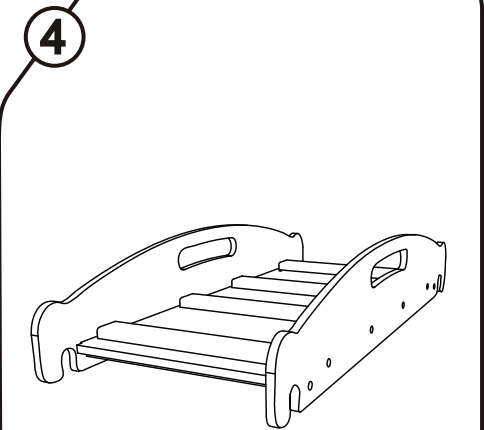

Contents

NOTE: Please read instructions before assembly. Further instruction available at www.beleduc.de/instructions

CE B18023

x2

M6X37mm

x12

x1

x1

PAGE 1

668897.V1.0 17.11.14

PAGE 2

PAGE 2

Wild Climber "Crocodile - Stone"

⚠ WARNING:

This toy requires adult assembly. Unassembled, it contains potentially hazardous points and small parts. Please keep it out of baby's reach.