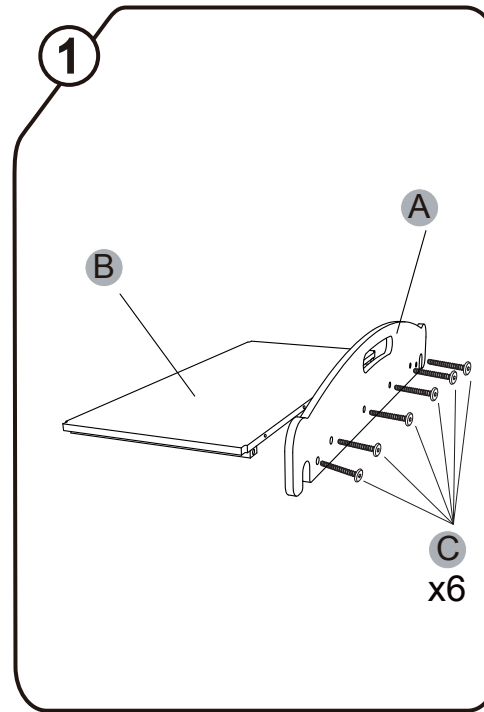

NOTE: Please read instructions before assembly.
Further instruction available at www.beleduc.de/instructions

CE B18021

666895.V1.0 17.11.14

Wild Climber "Crocodile - Slide"

⚠ WARNING:

This toy requires adult assembly. Unassembled, it contains potentially hazardous points and small parts. Please keep it out of baby's reach.

Contents

NOTE: Please read instructions before assembly. Further instruction available at www.beleduc.de/instructions

CE B18022

| | | |
|----------------------------|------------------------------------|---------------------------|
| <p>A1</p> <p>x2</p> | <p>C M6X37mm</p> <p>x12</p> | <p>D</p> <p>x1</p> |
| <p>B</p> <p>x1</p> | | |

belduc

12 months +

Wild Climber "Crocodile - Half Cylinder"

⚠ WARNING:

This toy requires adult assembly. Unassembled, it contains potentially hazardous points and small parts. Please keep it out of baby's reach.