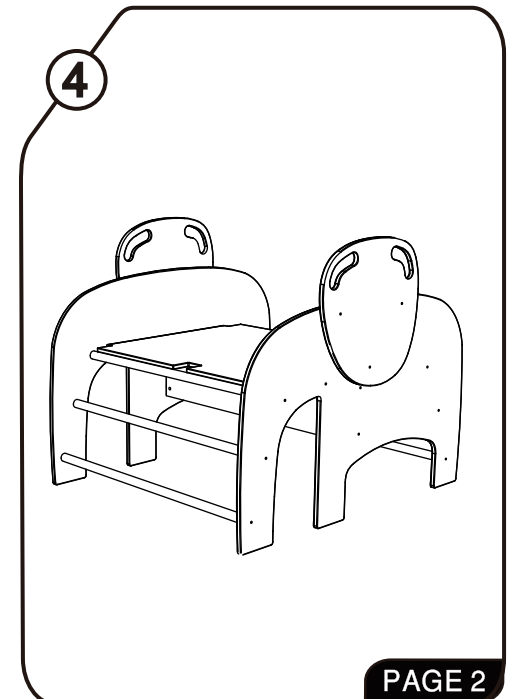

belduc

12 months +

Wild Climber "Elephant Body"

⚠ WARNING:
This toy requires adult assembly.
Unassembled, it contains potentially hazardous points and small parts.
Please keep it out of baby's reach.

Contents

NOTE: Please read instructions before assembly.
Further instruction available at www.beleduc.de/instructions

CE B18021

666895.V1.0 17.11.14

Wild Climber "Crocodile - Slide"

⚠ WARNING:

This toy requires adult assembly. Unassembled, it contains potentially hazardous points and small parts. Please keep it out of baby's reach.

belduc

12 months +

Wild Climber "Crocodile - Half Cylinder"

⚠ WARNING:

This toy requires adult assembly. Unassembled, it contains potentially hazardous points and small parts. Please keep it out of baby's reach.