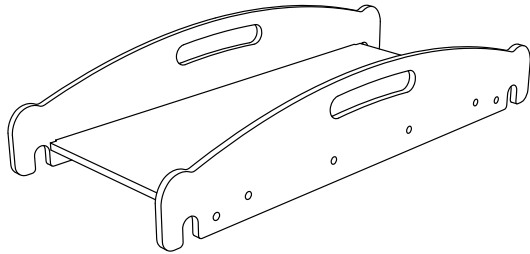

belduc

12 months +

Wild Climber "Elephant Body"

⚠ WARNING:
This toy requires adult assembly.
Unassembled, it contains potentially hazardous points and small parts.
Please keep it out of baby's reach.

Contents

NOTE: Please read instructions before assembly.
Further instruction available at www.beleduc.de/instructions

CE B18021

666895.V1.0 17.11.14

Wild Climber "Crocodile - Slide"

⚠ WARNING:

This toy requires adult assembly. Unassembled, it contains potentially hazardous points and small parts. Please keep it out of baby's reach.

belduc

12 months +

Wild Climber "Crocodile - Half Cylinder"

⚠ WARNING:

This toy requires adult assembly. Unassembled, it contains potentially hazardous points and small parts. Please keep it out of baby's reach.