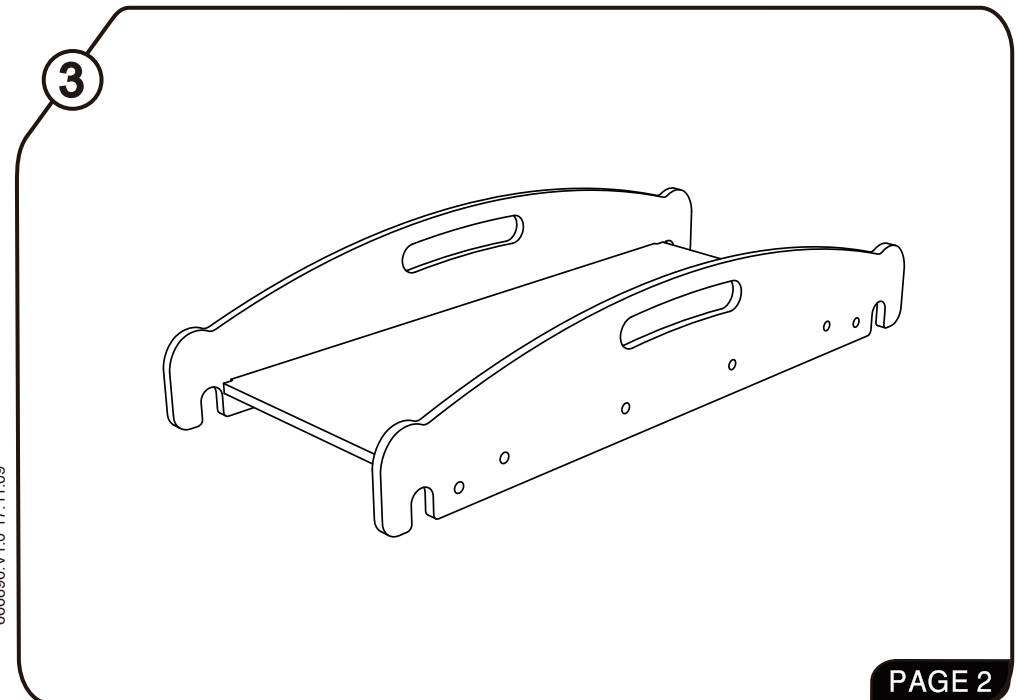

Wild Climber "Crocodile - Slide"

⚠ WARNING:

This toy requires adult assembly. Unassembled, it contains potentially hazardous points and small parts. Please keep it out of baby's reach.

Contents

NOTE: Please read instructions before assembly. Further instruction available at www.beleduc.de/instructions

CE B18022

A1 x2	C M6X37mm x12	D x1
B x1