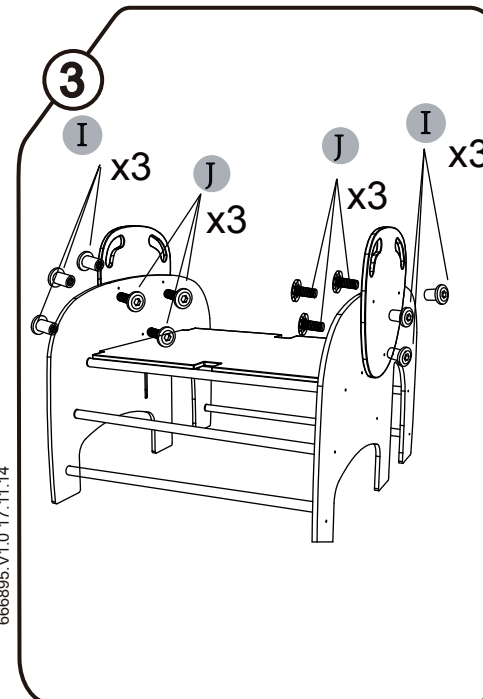

belduc

12 months +

Wild Climber "Elephant Body"

⚠ WARNING:
This toy requires adult assembly.
Unassembled, it contains potentially hazardous points and small parts.
Please keep it out of baby's reach.

Contents

NOTE: Please read instructions before assembly.
Further instruction available at www.beleduc.de/instructions

CE B18021

666895.V1.0 17.11.14

Wild Climber "Crocodile - Slide"

⚠ WARNING:

This toy requires adult assembly. Unassembled, it contains potentially hazardous points and small parts. Please keep it out of baby's reach.

Contents

NOTE: Please read instructions before assembly. Further instruction available at www.beleduc.de/instructions

CE B18022

| | | |
|----------------------------|------------------------------------|---------------------------|
| <p>A1</p> <p>x2</p> | <p>C M6X37mm</p> <p>x12</p> | <p>D</p> <p>x1</p> |
| <p>B</p> <p>x1</p> | | |