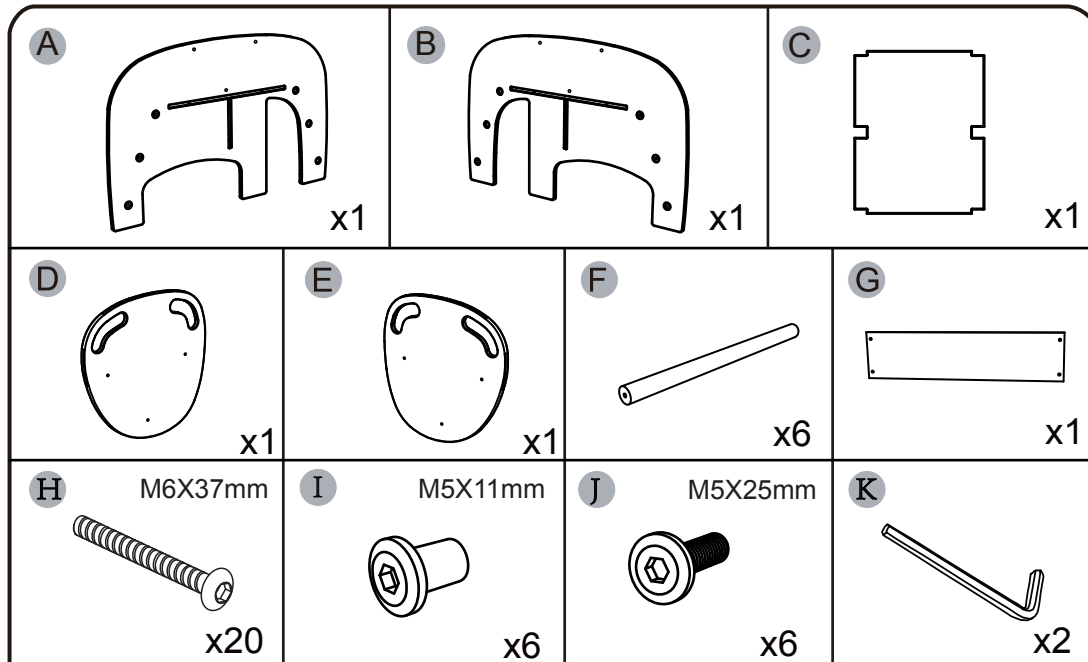

belduc

12 months +

Wild Climber "Elephant Body"

⚠ WARNING:
This toy requires adult assembly.
Unassembled, it contains potentially hazardous points and small parts.
Please keep it out of baby's reach.

Contents

NOTE: Please read instructions before assembly.
Further instruction available at www.beleduc.de/instructions

CE B18021

666895.V1.0 17.11.14

Wild Climber "Crocodile - Slide"

⚠ WARNING:

This toy requires adult assembly. Unassembled, it contains potentially hazardous points and small parts. Please keep it out of baby's reach.

Contents

NOTE: Please read instructions before assembly. Further instruction available at www.beleduc.de/instructions

CE B18022

| | | |
|----------------------------|------------------------------------|---------------------------|
| <p>A1</p> <p>x2</p> | <p>C M6X37mm</p> <p>x12</p> | <p>D</p> <p>x1</p> |
| <p>B</p> <p>x1</p> | | |