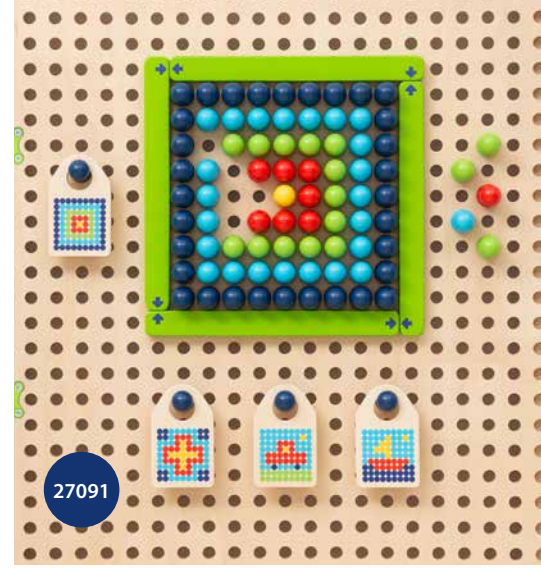

This set contains six mirrors in different shapes. With the imaginative motifs, the children can immerse themselves in the world of the characters and there are no limits to the free role play.

**Set Up:** The mirrors are stuck on the plate.

**Game Idea:** The children place the mirrors exactly where they want them and always in a new place. For example, does the princess live in the house or do the prince and princess meet at the back of the house? The children place the mirrors at the right height and stand in front of the mirrors and see themselves in the different characters or symbols. From the princess to the lion.

**Educational Area:** Creativity, Roleplay.

PLUS D'ÉLÉMENTS  
DE JEU  
MORE GAME  
ELEMENTS...

SCAN ME!

beleduc

Il y a tant à découvrir !  
Plus d'éléments ludiques  
disponibles. Plus de  
variantes pour encore  
plus de jeux !

There is still so much  
to discover! More great  
play elements available.  
More variety and  
even more action!

it  
**PLUG**  
by beleduc

27093

27091

27091

27094

27095

27095