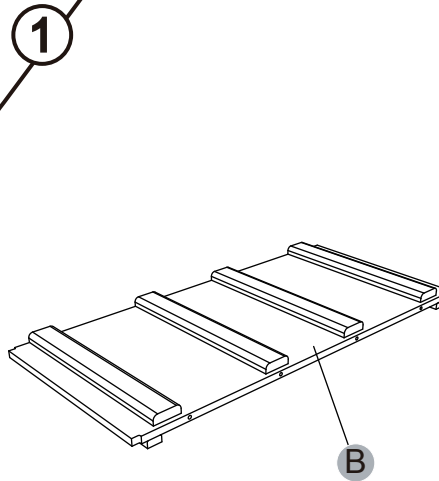

belduc

12 months +

Wild Climber "Crocodile - Half Cylinder"

⚠ WARNING:

This toy requires adult assembly. Unassembled, it contains potentially hazardous points and small parts. Please keep it out of baby's reach.

Contents

NOTE: Please read instructions before assembly. Further instruction available at www.beleduc.de/instructions

CE B18023

x2

x12

x1

x1

PAGE 1