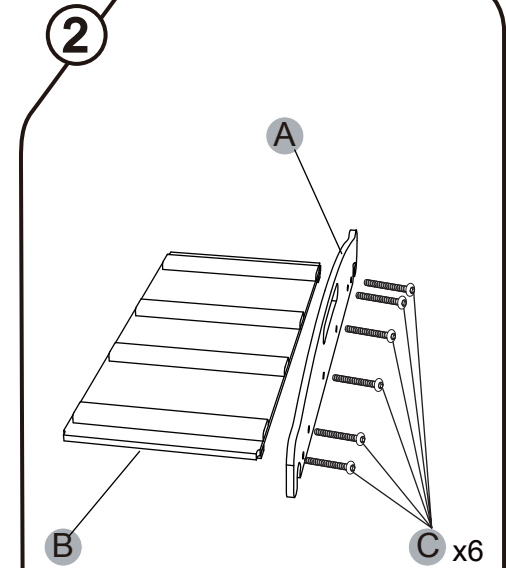

belduc

12 months +

Wild Climber "Crocodile - Half Cylinder"

⚠ WARNING:

This toy requires adult assembly. Unassembled, it contains potentially hazardous points and small parts. Please keep it out of baby's reach.

Contents

NOTE: Please read instructions before assembly. Further instruction available at www.beleduc.de/instructions

CE B18023

x2

x12

x1

x1

PAGE 1