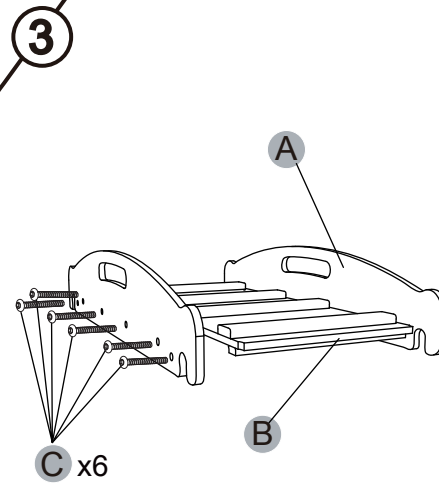

belduc

12 months +

Wild Climber "Crocodile - Half Cylinder"

⚠ WARNING:

This toy requires adult assembly. Unassembled, it contains potentially hazardous points and small parts. Please keep it out of baby's reach.

Contents

NOTE: Please read instructions before assembly. Further instruction available at www.beleduc.de/instructions

CE B18023

x2

x12

x1

x1

PAGE 1