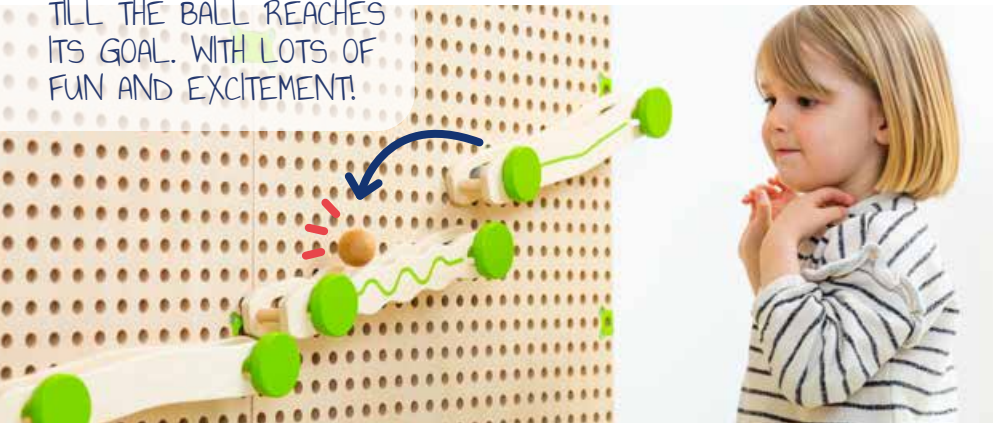

TRY OUT AND TEST,
TILL THE BALL REACHES
ITS GOAL. WITH LOTS OF
FUN AND EXCITEMENT!